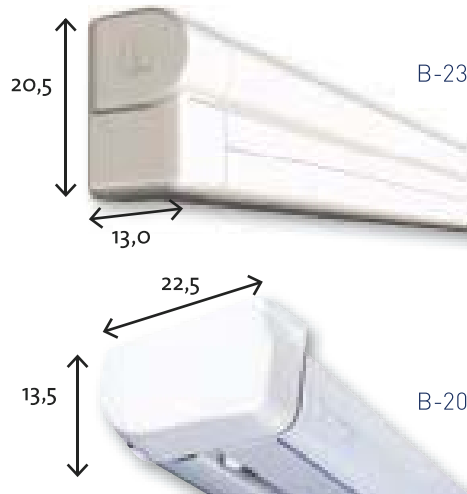

## Compact and aesthetic

The new Brustor B-50 has a compact and fully enclosed cassette casing which excels not only aesthetically but also technically.

The Brustor B-50 is available upto 5m50 wide with a 3m maximum projection.

The awning can easily be mounted by simply hooking it into the face or ceiling fix brackets.

With an adjustable nut the inclination can easily be changed up to 45°.

Gear operation is standard or the awning can be supplied with an integrated tubular motor.

Ceiling fixation is available at no extra cost.

BRUSTOR  
B-23

BRUSTOR  
B-20

The B-23 is a budget friendly semi cassette awning with a slim, sleek design complementing most facades.

The B-20 is a compact awning for ceiling fixation, ideal for terraces of apartments. There is from April onwards a version available with an inclination up to 70°.

DIMENSIONS	B-50	B-23	B-20
width	min. 2,05 m max. 5,50 m	min. 2,05 m max. 5,50 m max. 6,00 m (3 arms)	min. 2,05 m max. 5,50 m
projection	1,50 - 2,00 - 2,50 - 3,00 m		
operation	gear - motor (optional)		
COLOURS	B-50	B-23	B-20
	White RAL 9010, cream RAL 9001, anodised 20 micron. Other colours optional.	White RAL 9010, cream RAL 9001. Other colours optional.	