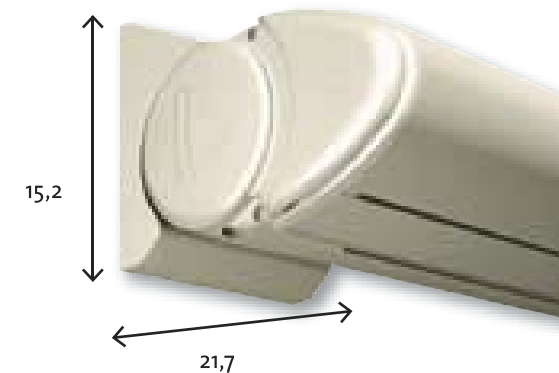

## Compact and aesthetic

The new Brustor B-50 has a compact and fully enclosed cassette casing which excels not only aesthetically but also technically.

The Brustor B-50 is available upto 5m50 wide with a 3m maximum projection.

The awning can easily be mounted by simply hooking it into the face or ceiling fix brackets.

With an adjustable nut the inclination can easily be changed up to 45°.

Gear operation is standard or the awning can be supplied with an integrated tubular motor.

Ceiling fixation is available at no extra cost.

BRUSTOR  
B-23

BRUSTOR  
B-20

The B-23 is a budget friendly semi cassette awning with a slim, sleek design complementing most facades.

The B-20 is a compact awning for ceiling fixation, ideal for terraces of apartments. There is from April onwards a version available with an inclination up to 70°.

DIMENSIONS	B-50	B-23	B-20
width	min. 2,05 m max. 5,50 m	min. 2,05 m max. 5,50 m max. 6,00 m (3 arms)	min. 2,05 m max. 5,50 m
projection	1,50 - 2,00 - 2,50 - 3,00 m		
operation	gear - motor (optional)		
COLOURS	B-50	B-23	B-20
	White RAL 9010, cream RAL 9001, anodised 20 micron. Other colours optional.	White RAL 9010, cream RAL 9001. Other colours optional.	