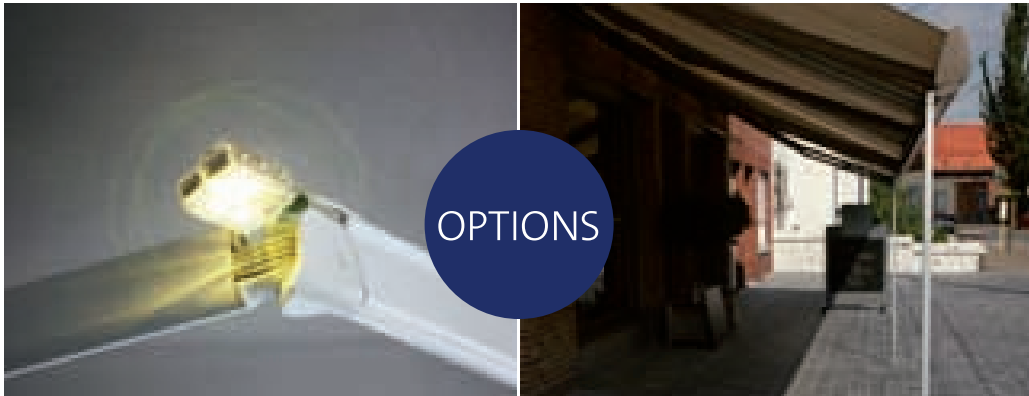

BRUSTOR B-25 ELITE B-25

B-25 ELITE: 22
B-25: 19,7

B-25 ELITE: 14,7
B-25: 14

B-25 ELITE
& B-25

Solid and elegant at the same time

The Brustor B-25 Elite is a full enclosed cassette awning, designed on the same basis of the Brustor B-25 and is ideal for big projections thanks to the larger and stronger 71 mm high arms with 4 cables which create an even higher fabric tension.

The Brustor B-25 Elite has an aluminium welded side plate which gives the awning an elegant finishing touch.

You can add remote control led lights to the arm to illuminate the area under your awning when the light level drops.

Integrated telescopic support legs as an option.

Arms with 4 cables for even greater fabric tension on the B-25 elite.

Retractable arms (66mm high) with twin cables ensure the fabric remains taught on the B-25.