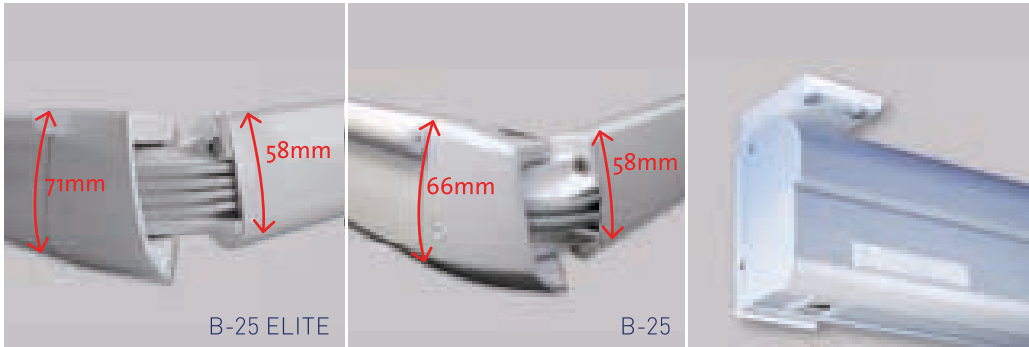

BRUSTOR B-25 ELITE B-25

B-25 ELITE: 22
B-25: 19,7

B-25 ELITE: 14,7
B-25: 14

B-25 ELITE
& B-25

Solid and elegant at the same time

The Brustor B-25 Elite is a full enclosed cassette awning, designed on the same basis of the Brustor B-25 and is ideal for big projections thanks to the larger and stronger 71 mm high arms with 4 cables which create an even higher fabric tension.

The Brustor B-25 Elite has an aluminium welded side plate which gives the awning an elegant finishing touch.

You can add remote control led lights to the arm to illuminate the area under your awning when the light level drops.

Integrated telescopic support legs as an option.

Arms with 4 cables for even greater fabric tension on the B-25 elite.

Retractable arms (66mm high) with twin cables ensure the fabric remains taught on the B-25.

The awning can be top fixed with special ceiling fix brackets.

DIMENSIONS	B-25	B-25 Elite
width	min. 2,05 m - max. 13,00 m - coupled from 7,00 m	
projection	1,50-2,00-2,50-3,00	1,50 - 2,00 - 2,50 - 3,00 - 3,50 - 3,75 m
operation	gear - motor (optional)	
COLOURS	B-25	B-25 Elite
	<p>White RAL 9010, brown RAL 8019, ivory RAL 1015, anodised 20 micron, cream RAL 9001, black RAL 9005 (not B-25 Elite). Other colours optional.</p>	
OPTIONS	B-25	B-25 Elite
	Led lights and patio heater	