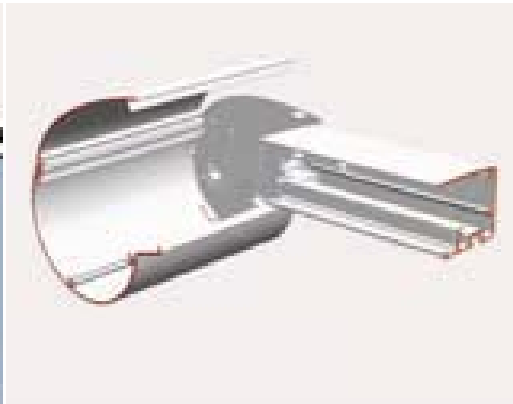

The box is made of extruded, corrosion resistant, powder coated aluminium.